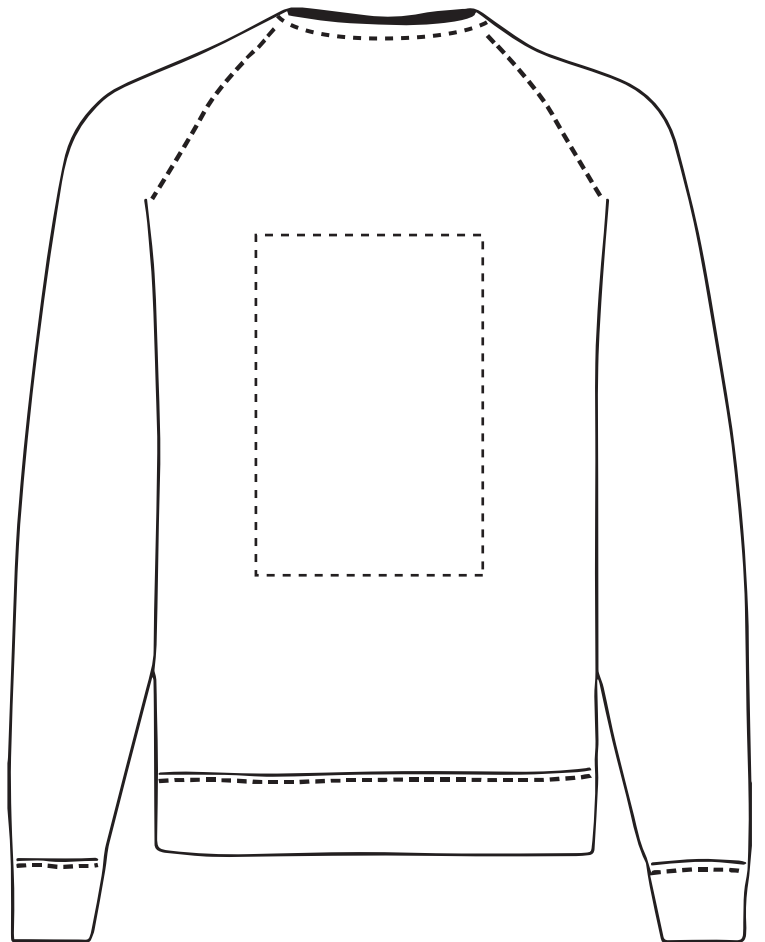

Your Ref:
Our Ref:

Quantity:
Version: 1

Product Code:SF0002
Product Colour:White

PRINTING CONCERNS: PRINT MAY DISCOLOUR

PRODUCT INFO: DUE TO THE NATURE OF THE PRODUCT THE PRINT POSITION MAY VARY BY 2 - 3 MM

PANTONE REFERENCE(S)

The dashed line is to demonstrate print area and will not appear on your printed item

Full colour printing

ARTWORK SCALE 15%

ACTUAL ARTWORK SIZE:

123mm x 123mm