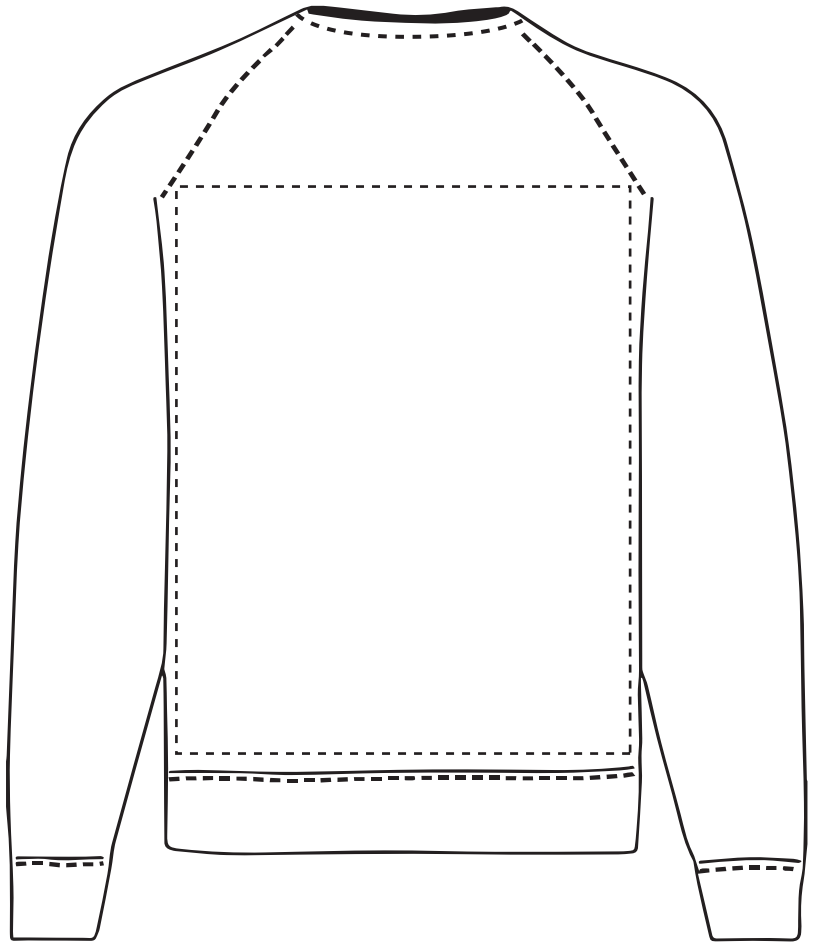

Your Ref:
Our Ref:

Quantity:
Version: 1

Product Code:SF0002
Product Colour:White

PRINTING CONCERNS: PRINT MAY DISCOLOUR

PRODUCT INFO: DUE TO THE NATURE OF THE PRODUCT THE PRINT POSITION MAY VARY BY 2 - 3 MM

PANTONE REFERENCE(S)

Full colour printing

The dashed line is to demonstrate print area and will not appear on your printed item

ARTWORK SCALE 15%

ACTUAL ARTWORK SIZE:

123mm x 123mm