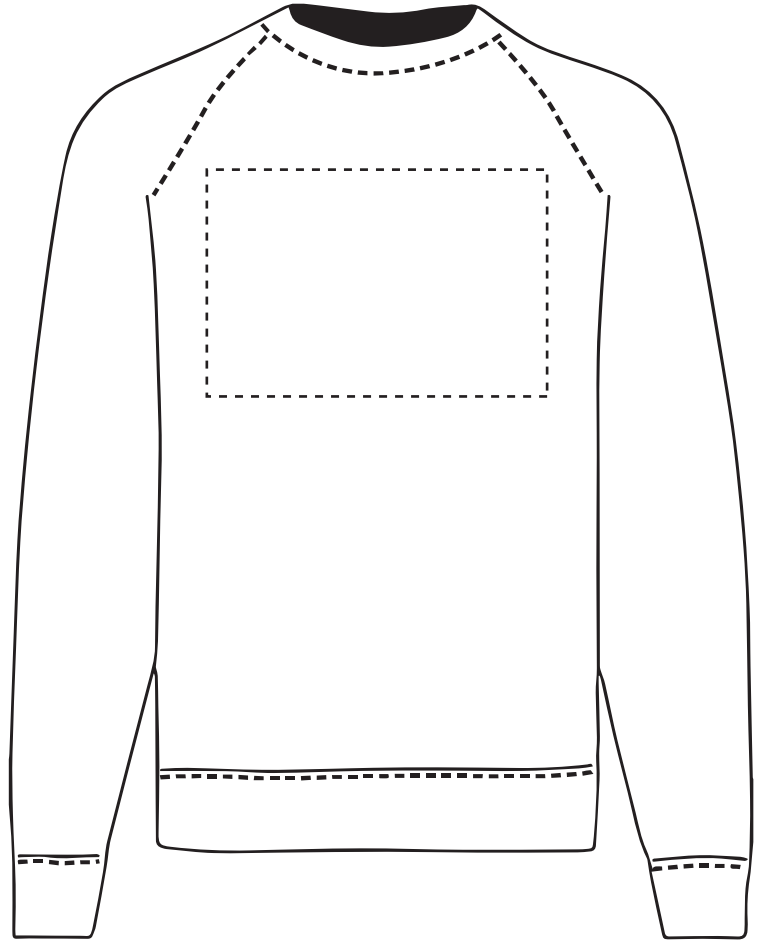

Your Ref:
Our Ref:

Quantity:
Version: 1

Product Code:SF0002
Product Colour:White

PRINTING CONCERNS: PRINT MAY DISCOLOUR

PRODUCT INFO: DUE TO THE NATURE OF THE PRODUCT THE PRINT POSITION MAY VARY BY 2 - 3 MM

PANTONE REFERENCE(S)

The dashed line is to demonstrate print area and will not appear on your printed item

Full colour printing

ARTWORK SCALE 15%