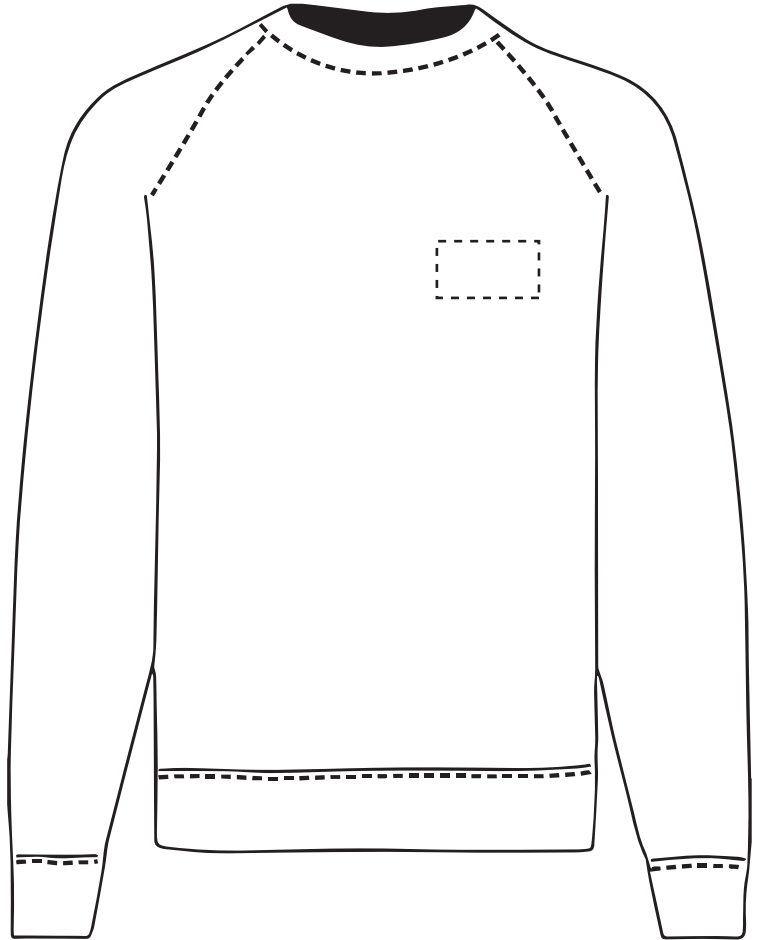

Your Ref:	Quantity:	Product Code:SF0002
Our Ref:	Version: 1	Product Colour:White

**PRINTING CONCERNS:** PRINT MAY DISCOLOUR

**PRODUCT INFO:** DUE TO THE NATURE OF THE PRODUCT THE PRINT POSITION MAY VARY BY 2 - 3 MM

**PANTONE REFERENCE(S)**

The dashed line is to demonstrate print area and will not appear on your printed item

Full colour printing

ARTWORK SCALE 15%

Product Image for visualisation  
- colours may vary

To proceed, please approve visual via the online system.